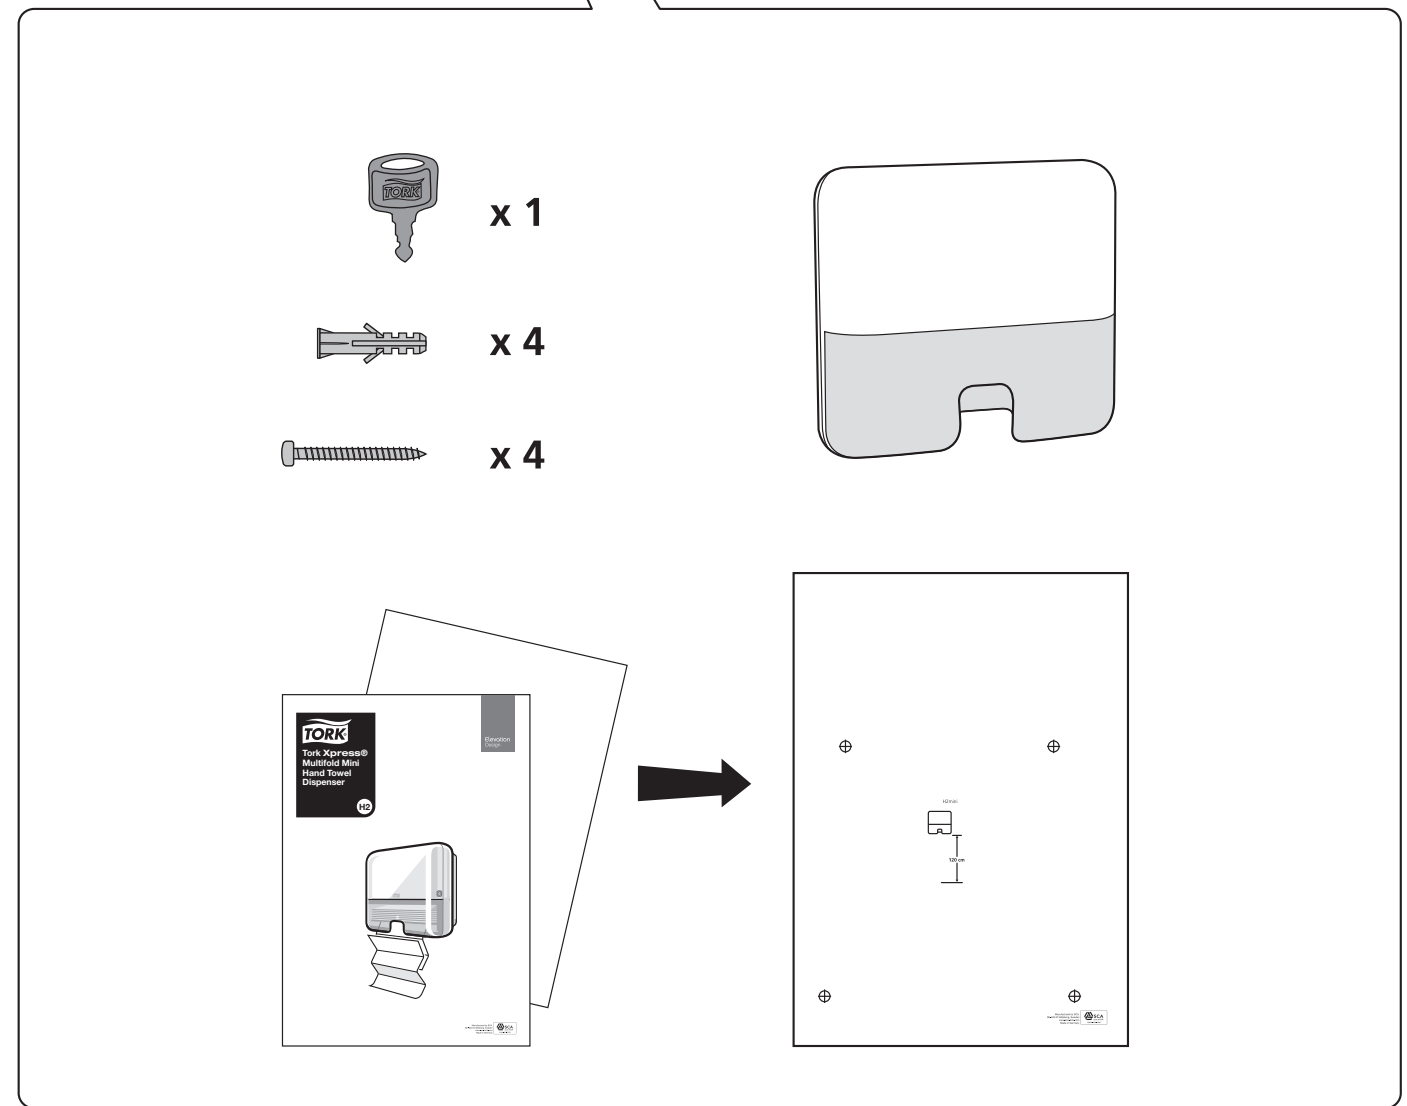

European Community Design Registration RCD 000929971

TORK[®]

**Tork Xpress[®]
Multifold Mini
Hand Towel
Dispenser**

H2

Elevation
Design

Manufactured by SCA,
SE-405 03 Göteborg, Sweden
www.sca-tork.com
Made in Germany

Manufactured by SCA,
SE-405 03 Göteborg, Sweden
www.sca-tork.com
Made in Germany

2.

x 1,5

3.

4.

1.

2.

3.

 x 2

 x 2

4.

1.

5.

 x 2

 x 2